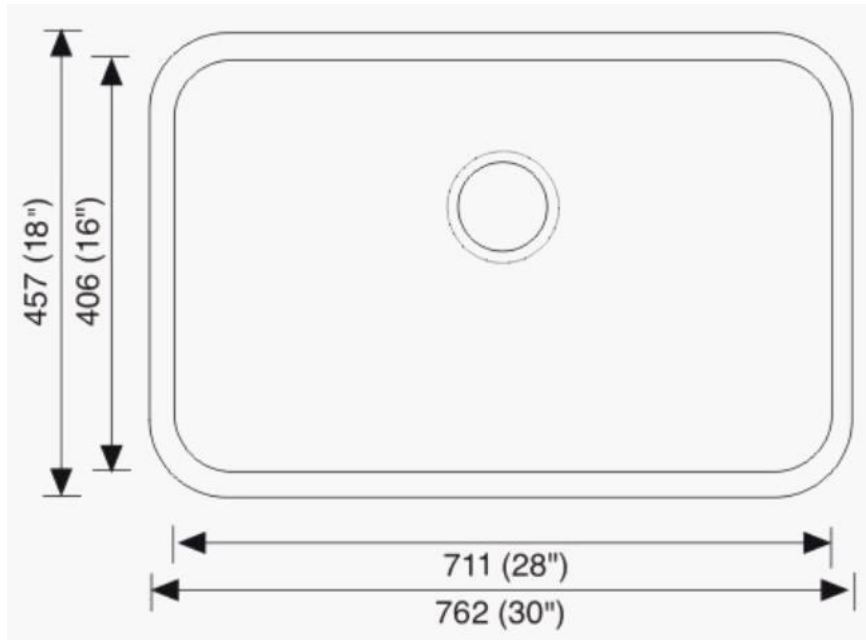

## Model 1110 Undermount Stainless Steel Rectangular Sink

Stainless Steel

Overall Dimensions:  
30" x 18"

Inside Bowl Dimensions:  
28" x 16"

Depth of Bowl: 9"

Drain/Strainer Not Included