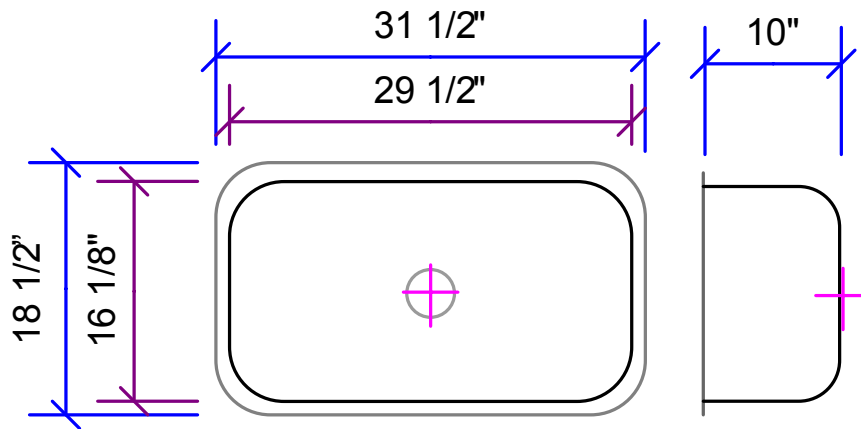

## Model 1106 Undermount Stainless Steel Single Bowl Sink

18-gauge Stainless Steel

Overall Dimensions:  
31-1/2" x 18-1/2"

Inside Bowl Dimensions:  
29-1/2" x 16-1/8"

Depth of Bowl: 10"

Drain/Strainer Not Included