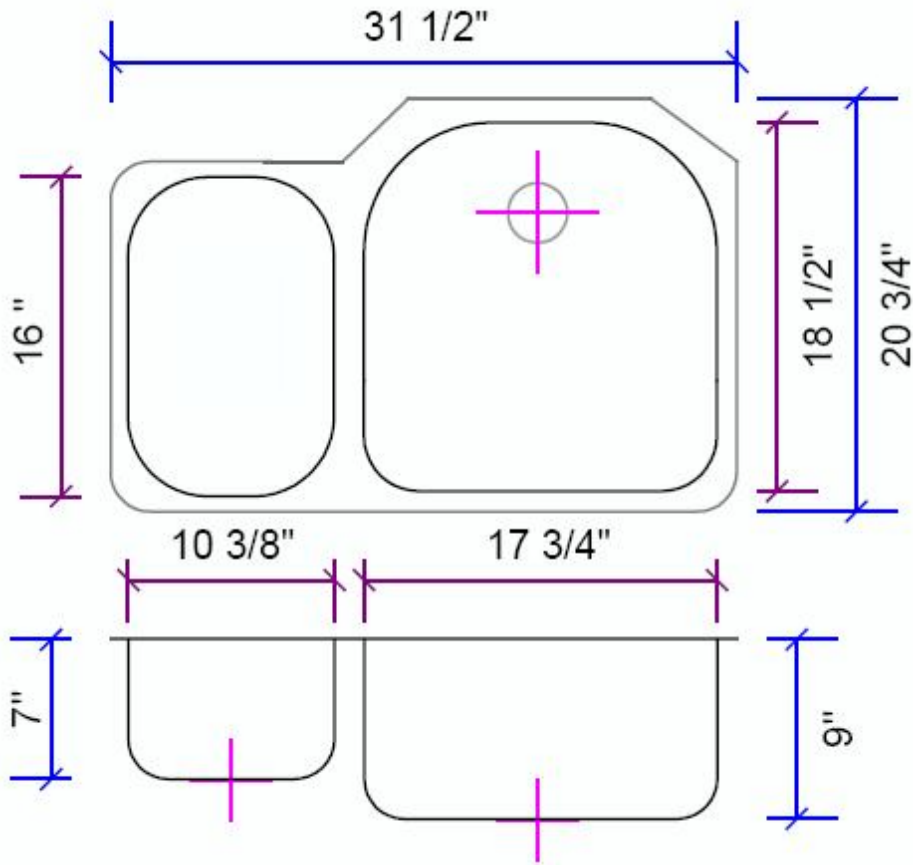

GRANAM

Model 1103 L Undermount Stainless Steel Double Bowl Sink

18-gauge Stainless Steel

Overall Dimensions:
31-1/2" x 20-3/4"

Inside Bowl Dimensions:
18-1/2" x 17-3/4"
16" x 10-3/8"

Depth of Bowl:
Main Bowl - 9"
Vegetable Bowl - 7"